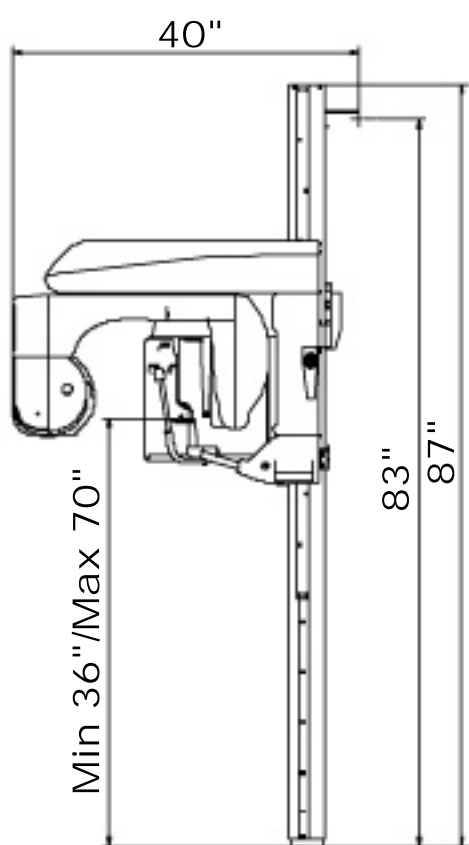

PantOs XP

(Space requirements for analog Pan/Ceph, Digital Pan, and Digital Pan/Ceph)

Please, allow a min. of 55in. from center of column to right wall. This will allow minimal space for operator to work.

Each measurement has been rounded up to the nearest inch for minimum requirements.