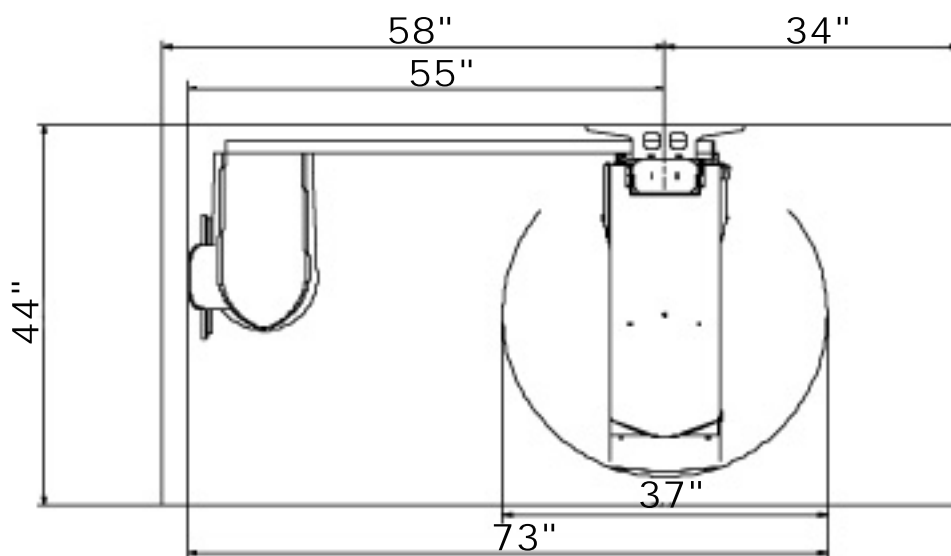

PantOs XP

(Space requirements for analog Pan/Ceph, Digital Pan, and Digital Pan/Ceph)

Please, allow a min. of 55in. from center of column to right wall. This will allow minimal space for operator to work.

Each measurement has been rounded up to the nearest inch for minimum requirements.