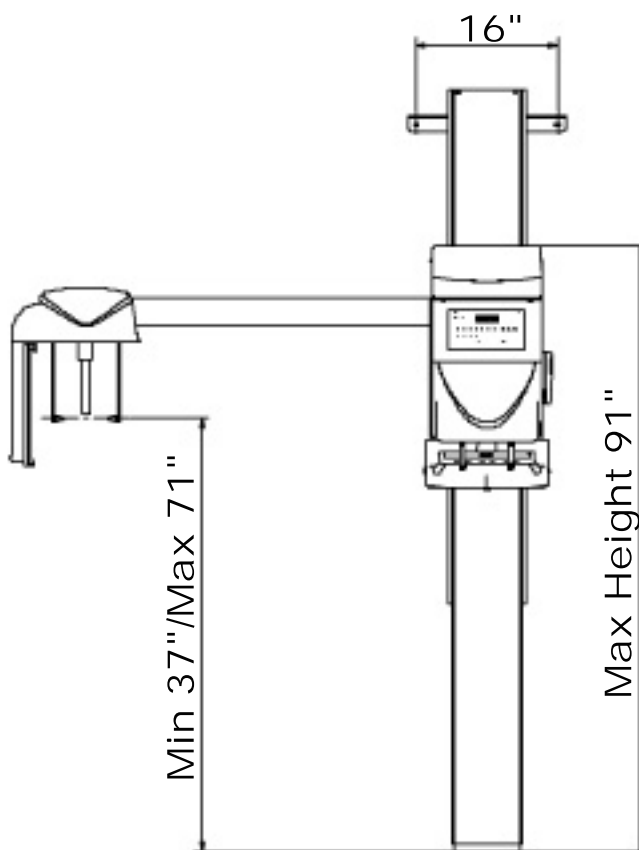

PantOs XP

(Space requirements for analog Pan/Ceph, Digital Pan, and Digital Pan/Ceph)

Please, allow a min. of 55in. from center of column to right wall. This will allow minimal space for operator to work.

Each measurement has been rounded up to the nearest inch for minimum requirements.