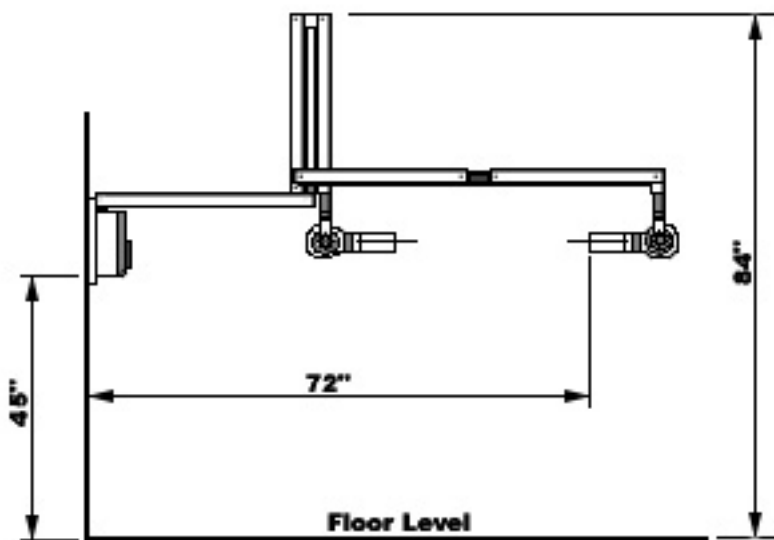

Corix 70 Plus USV

(shown in Standard Arm)

***Minimum mounting
of 45in. required as a
safety precaution.***