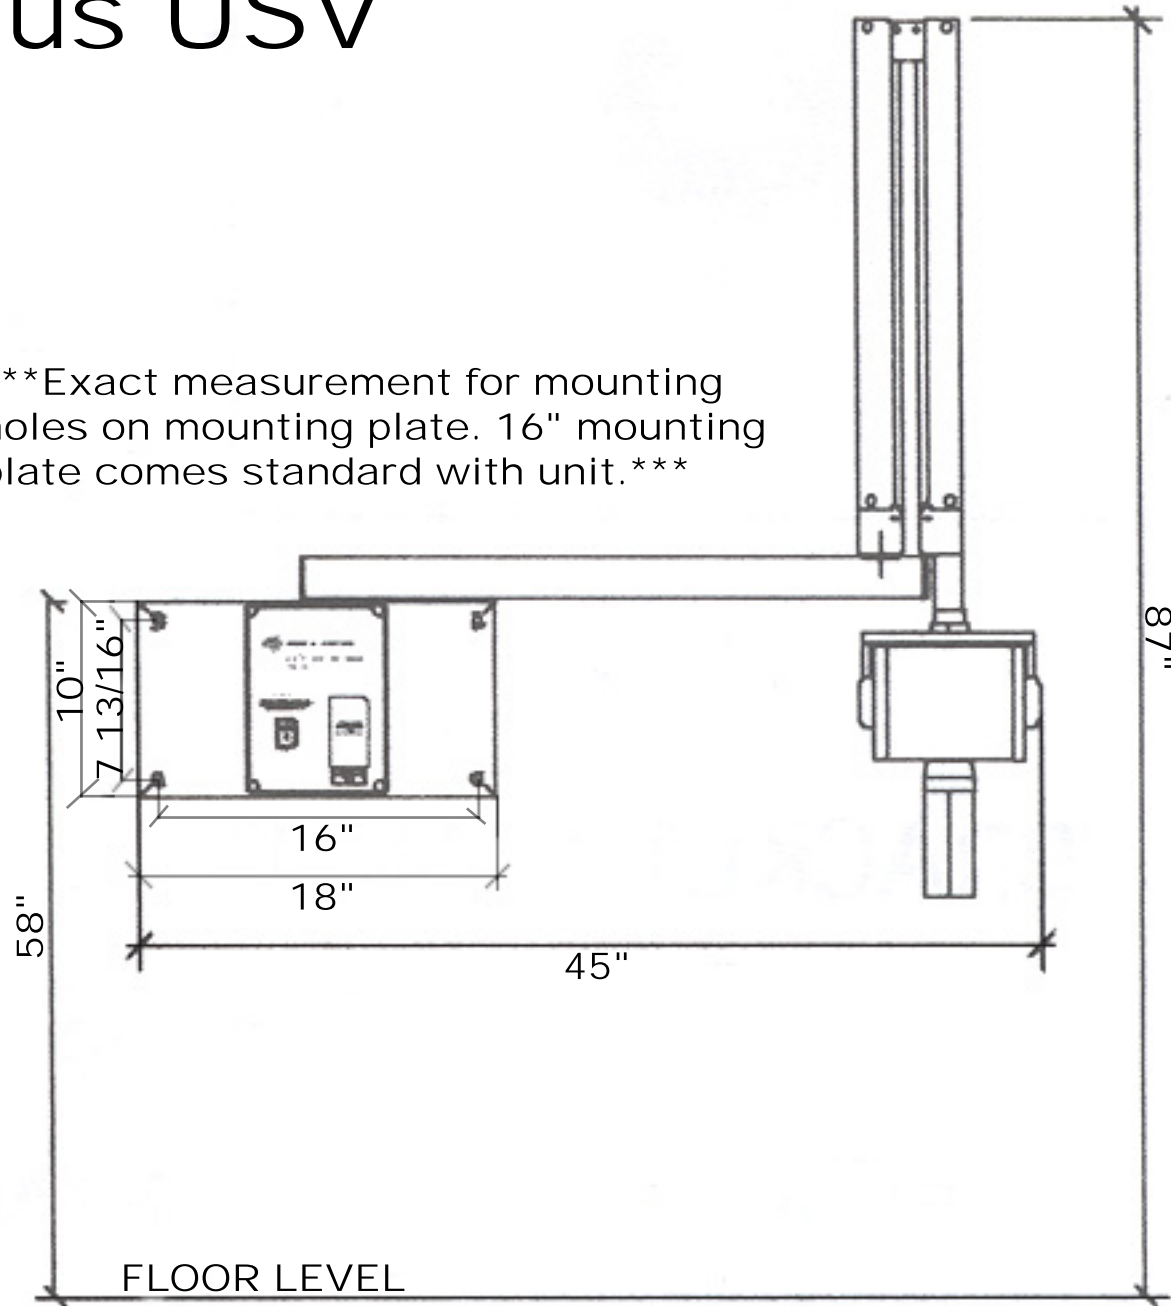

Corix 70 Plus USV

(shown in Standard arm)

Exact measurement for mounting holes on mounting plate. 16" mounting plate comes standard with unit.

Each measurement has been rounded up to the nearest inch for minimum requirements.